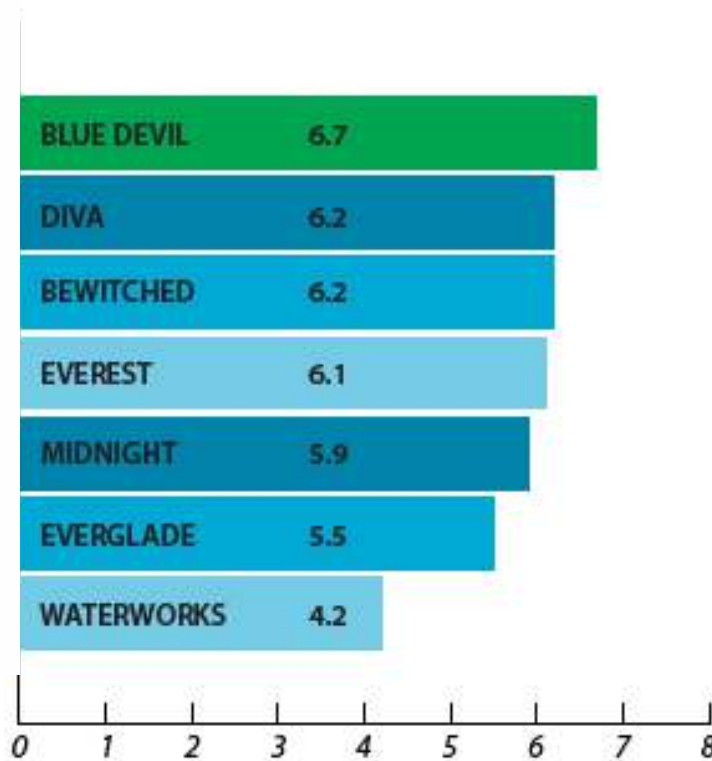

KENTUCKY BLUEGRASS

BLUE DEVIL exhibits similar traits to all of the sub-compact midnight type family of varieties. Current data shows BLUE DEVIL excels in this area and produces elite quality turf.

BLUE DEVIL has strong overall disease resistance. It's ability to perform well under traffic and accept a 1/2" cut makes BLUE DEVIL a superior product for golf courses, sod production, sports fields, and residential properties.

Currently BLUE DEVIL is sold in the United States and China. It is sold as PRAFIN in the EU.

Performance of Kentucky Bluegrass Cultivars
Seeded September 2013
Adelphia, NJ.
2014 RUTGERS TURFGRASS PROCEEDINGS

FACTS:

- Elite Turf Quality
- Excellent Summer Performance
- Medium Dark Green Color
- Performs Well Under Traffic
- Accepts 1/2" Cut

APPLICATIONS:

- Golf Courses
- Sod Production
- Sports Fields
- Residential Properties